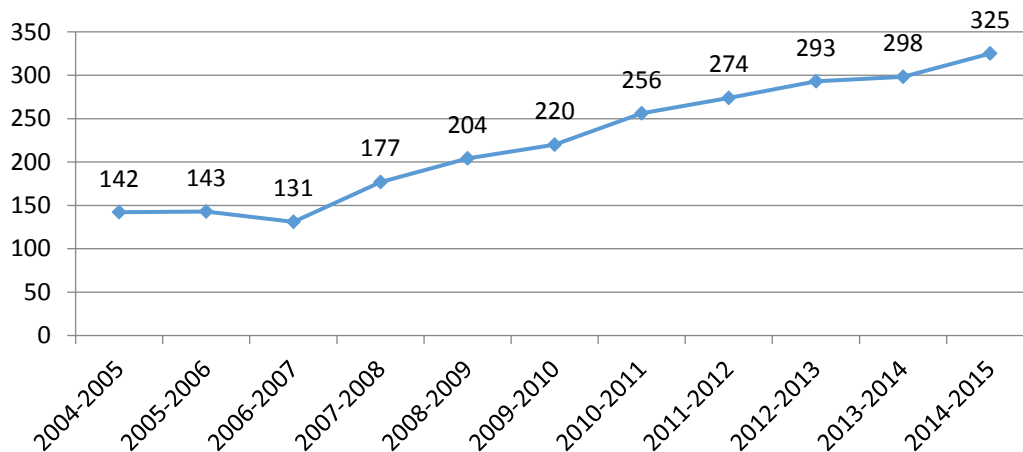

MT. SAN ANTONIO COLLEGE TRANSFERS TO OUT-OF-STATE COLLEGES & UNIVERSITIES

The following data illustrates the number of transfers from Mt. SAC to Out-of-State (OOS) colleges and universities in the last 10 years. The highest number of transfers was in 2014-2015. In the past 8 years there has been a steady rise in OOS transfers. Note: Transfers to OOS were captured from a series of aggregated first-time freshman cohorts that completed at least 12 units while in the community college system at the time transfer.

Mt. SAC Transfers to Out-of-State¹⁴

Academic Year	Transfers
2014-2015	325
2013-2014	298
2012-2013	293
2011-2012	274
2010-2011	256
2009-2010	220
2008-2009	204
2007-2008	177
2006-2007	131
2005-2006	143
2004-2005	142

Mt. SAC Transfers to Out-of-State Colleges and Universities

¹⁴ <http://datamart.cccco.edu/Outcomes/Student_Transfer_Volume.aspx>