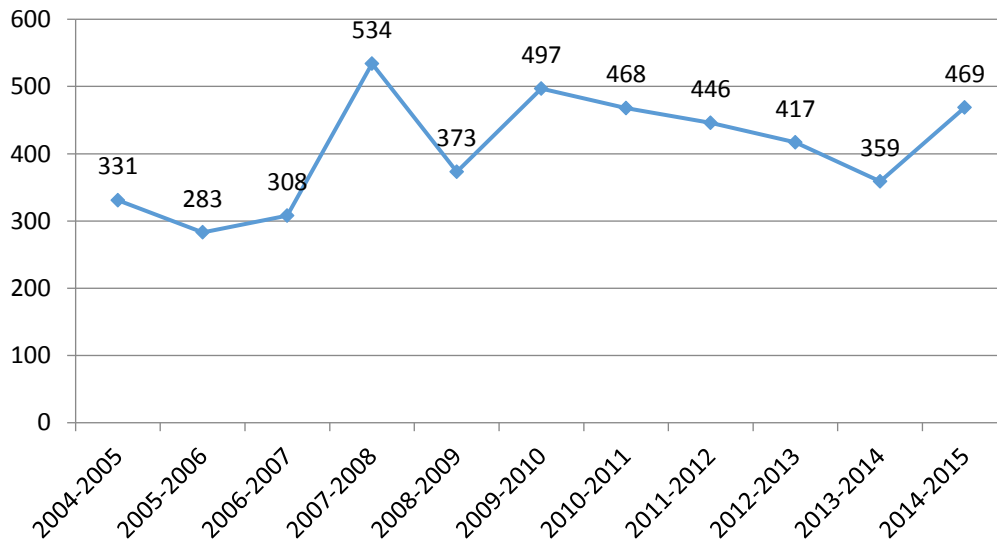

MT. SAN ANTONIO COLLEGE TRANSFERS TO IN-STATE-PRIVATE COLLEGES AND UNIVERSITIES

The following data illustrates the number of transfers from Mt. SAC to In-State-Private (ISP) colleges and universities in the last 10 years. The highest number of transfers was in 2007-2008. There is a noticeable increase of transfer for the first time in 5 years to ISP colleges and universities

Note: Transfers to ISP were captured from a series of aggregated first-time freshman cohorts that completed at least 12 units while in the community college system at the time of transfer.

Mt. SAC Transfers to In-State-Private¹²

Academic Year	Transfers
2014-2015	469
2013-2014	359
2012-2013	417
2011-2012	446
2010-2011	468
2009-2010	497
2008-2009	373
2007-2008	534
2006-2007	308
2005-2006	283
2004-2005	331

Mt. SAC Transfers to In-State-Private

¹² <http://datamart.cccco.edu/Outcomes/Student_Transfer_Volume.aspx>