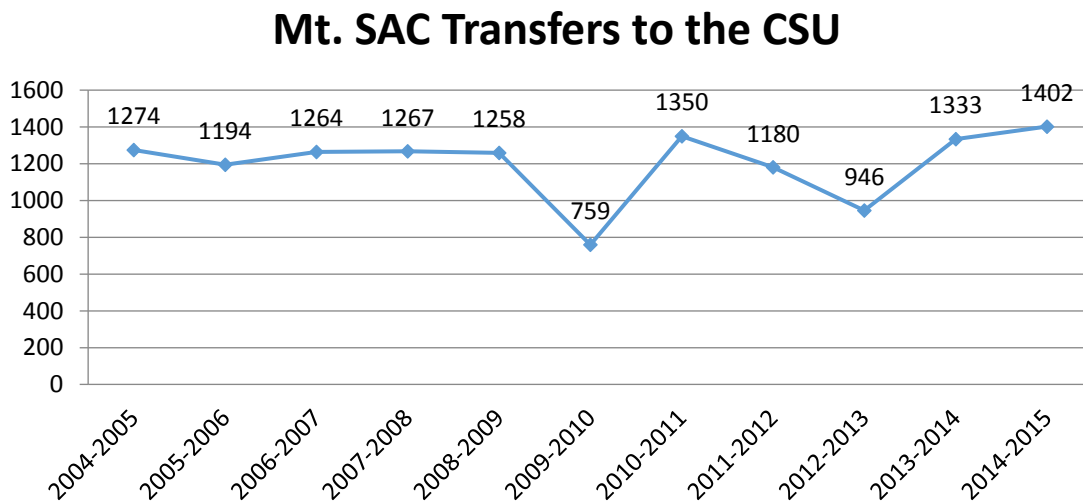

MT. SAN ANTONIO COLLEGE TRANSFERS TO THE CSU

The following data illustrates the number of transfers from Mt. SAC to the CSU over the course of 10 years.

Mt. SAC Transfers to CSU¹

Academic Year	Transfers
2014-2015	1402
2013-2014	1333
2012-2013	946
2011-2012	1180
2010-2011	1350
2009-2010	759
2008-2009	1258
2007-2008	1267
2006-2007	1264
2005-2006	1194
2004-2005	1274

TRANSFER HIGHLIGHTS & INTERESTS

In 2014-2015, Mt. SAC transferred a total of 1,402 students to the CSU, the highest number of transfers in the last 10 years. The lowest number of transfers was in 2009-2010 due to a “one-time cut” of \$305 million to the CSU’s general fund base. As a result the number of transfers was impacted.