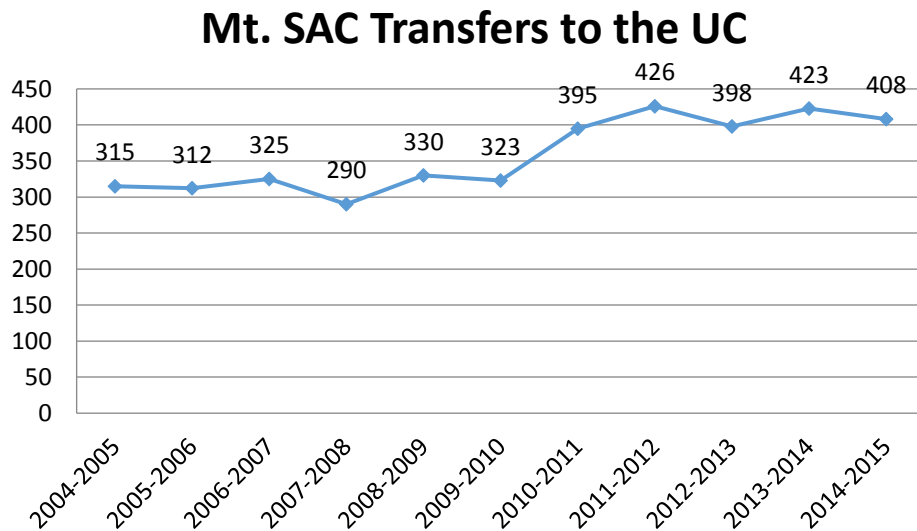

MT. SAN ANTONIO COLLEGE TRANSFERS TO THE UC

The following data illustrates the number of transfers from Mt. SAC to the UC over the course of 10 years.

Mt. SAC Transfers to UC2

Academic Year	Transfers
2014-2015	408
2013-2014	423
2012-2013	398
2011-2012	426
2010-2011	395
2009-2010	323
2008-2009	330
2007-2008	290
2006-2007	325
2005-2006	312
2004-2005	315

TRANSFER HIGHLIGHTS

In 2014-2015, Mt. SAC transferred a total of 408 students to the UC, a drop of 15 students from the previous year.

LOOKING AHEAD

With UC President Janet Napolitano's "Transfer Pathway" initiative, Mt. SAC hopes to have an increase in student transfers and a smoother transition for students to the UC.

² <http://universityofcalifornia.edu/infocenter>